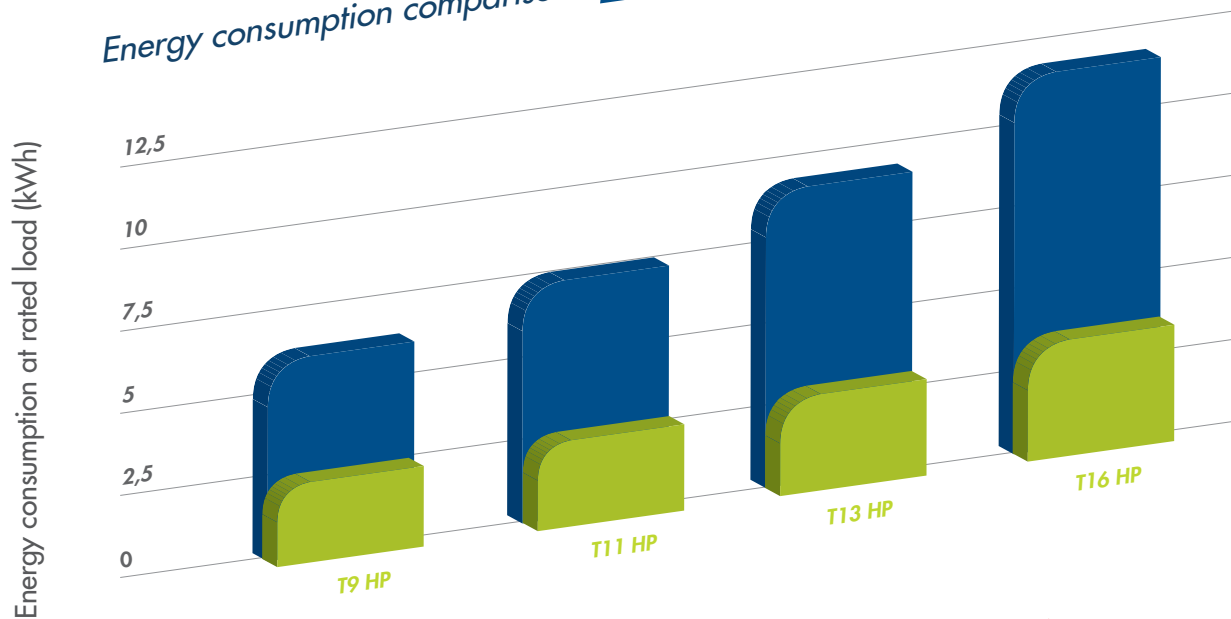

TYPE		T9 HP	T 11 HP	T 13 HP	T 16 HP
CAPACITY					
Drum capacity	kg/lb	9/20	11/24	13/27	16/35
Drum volume	l	195	250	285	345
Drum diameter	mm	Ø760	Ø760	Ø760	Ø760
DRYING AVERAGE	g/min	122	126	120	120
MOTORS					
Fan	kW	0,20	0,20	0,20	0,20
Drive	kW	0,25	0,25	0,25	0,25
HEAT PUMP					
Electrical connection		3x380-415V 50Hz +N			
Energy	kW	2,9	2,9	2,9	2,9
PROGRAMMER					
Easy control - antivandal		Standard	Standard	Standard	Standard
Full control		Available	Available	Available	Available
DIMENSIONS					
Size HxWxD	mm	1465x795x1275	1680x795x1525	1680x795x1615	1680x795x1735
TRANSPORT DATA					
Gross weight	kg	305	360	400	400
Net weight	kg	290	350	360	375

Energy consumption comparison - conventional dryer vs. heat pump dryer

The company Primus preserves the right to change the machines and the specification in this leaflet at any time, without prior notice. Details and photographs are only for information and never binding.

www.primuslaundry.com

ISO 9001
ISO 14001
BUREAU VERITAS
Certification